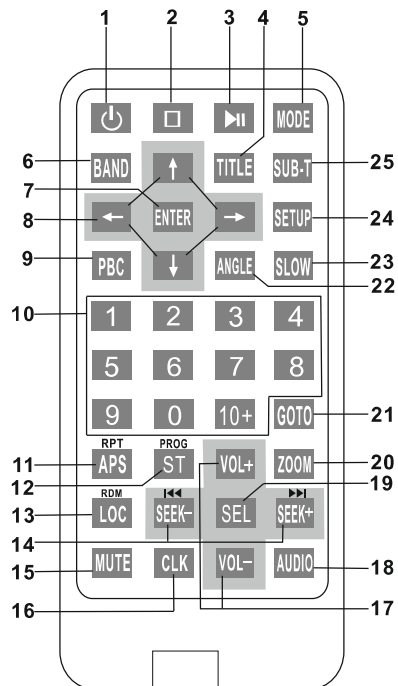

0000 .

() .

GPS

NAVI

.(,

) .

iPod

iPod.

1- / 2- 3-

- | | | |
|-------------|-------------|-------------|
| 4- | 5- | 6- |
| 7- | 8- | 9- PBC |
| 10- | 11- RPT/APS | 12- Prog/ST |
| 13- LOG/RDM | 14- | 15- |
| 16- CLK | 17- | 18- |
| 19- | 20- Zoom | 21- GoTo |
| 22- Angle | 23- Slow | 24- Setup |