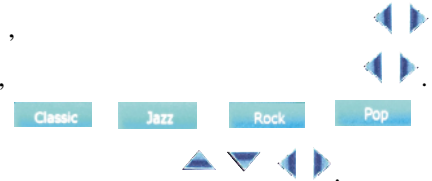

2. (SETUP).

- (1)
- (2)
- (3)
- (4) / , /

- (1)
  - (2)

SD

, /StorageCard/Navi/Navi.exe .